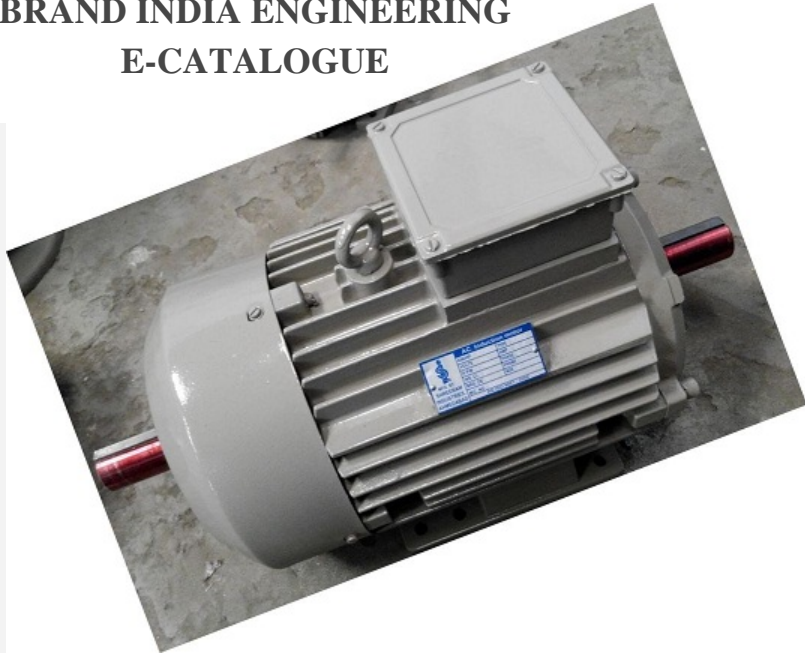

BRAND INDIA ENGINEERING E-CATALOGUE

Product Images

SINGLE PHASE MOTOR

Technical Details	0.5 HP TO 5 HP
ITC HS Codes	850140
Certification/ Standard	ISO
Issuing Agency	EQUALITAS CERTIFICATION LTD
Date of Issue	07-07-2015
Date of Expiry	08-07-2018
End Use Sectors	AGRICULTURE & MACHINERY