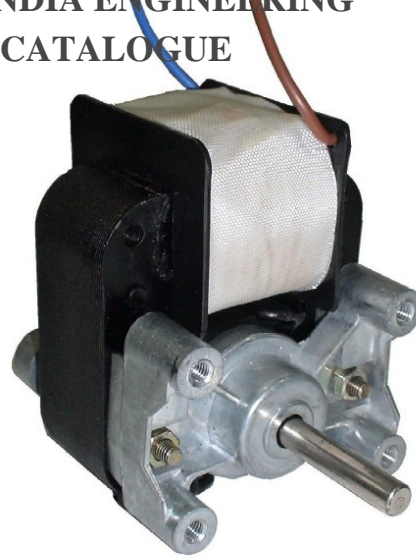

BRAND INDIA ENGINEERING E-CATALOGUE

Product Images

Sectors of Interest

Tea & Coffee Vending Machine Manufacturers, Snack, Can, Bottle, Condom, etc. Vending Machine Manufacturers

Is OEM Supplier?

Yes

Is After Sales Service Provider?

No

Importance of niche products

There are various types of Vending Machines such as Tea, Coffee & Juice Vending, Snack Vending, Can & Bottle Vending, Cigarette Vending, Condom Vending, Napkin Vending, Chocolate & Peppermint Vending, Bread & Butter, Medicine, Pizza, Books & Stationary, and many other items are dispensed through vending Machines. All these machines require Vending Motors. Since our motors are CE certified, they are accepted in local as well as overseas market.

Potential market of niche products

There are various types of Vending Machines such as Tea, Coffee & Juice Vending, Snack Vending, Can & Bottle Vending, Cigarette Vending, Condom Vending, Napkin Vending, Chocolate & Peppermint Vending, Bread & Butter, Medicine, Pizza, Books & Stationary, and many other items are dispensed through vending Machines. All these machines require Vending Motors

Product Supply Record

Patented Technologies

Awards/Accolades